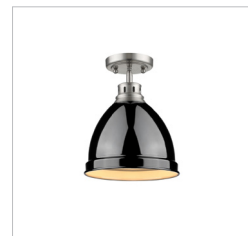

3602-FM PW-BK